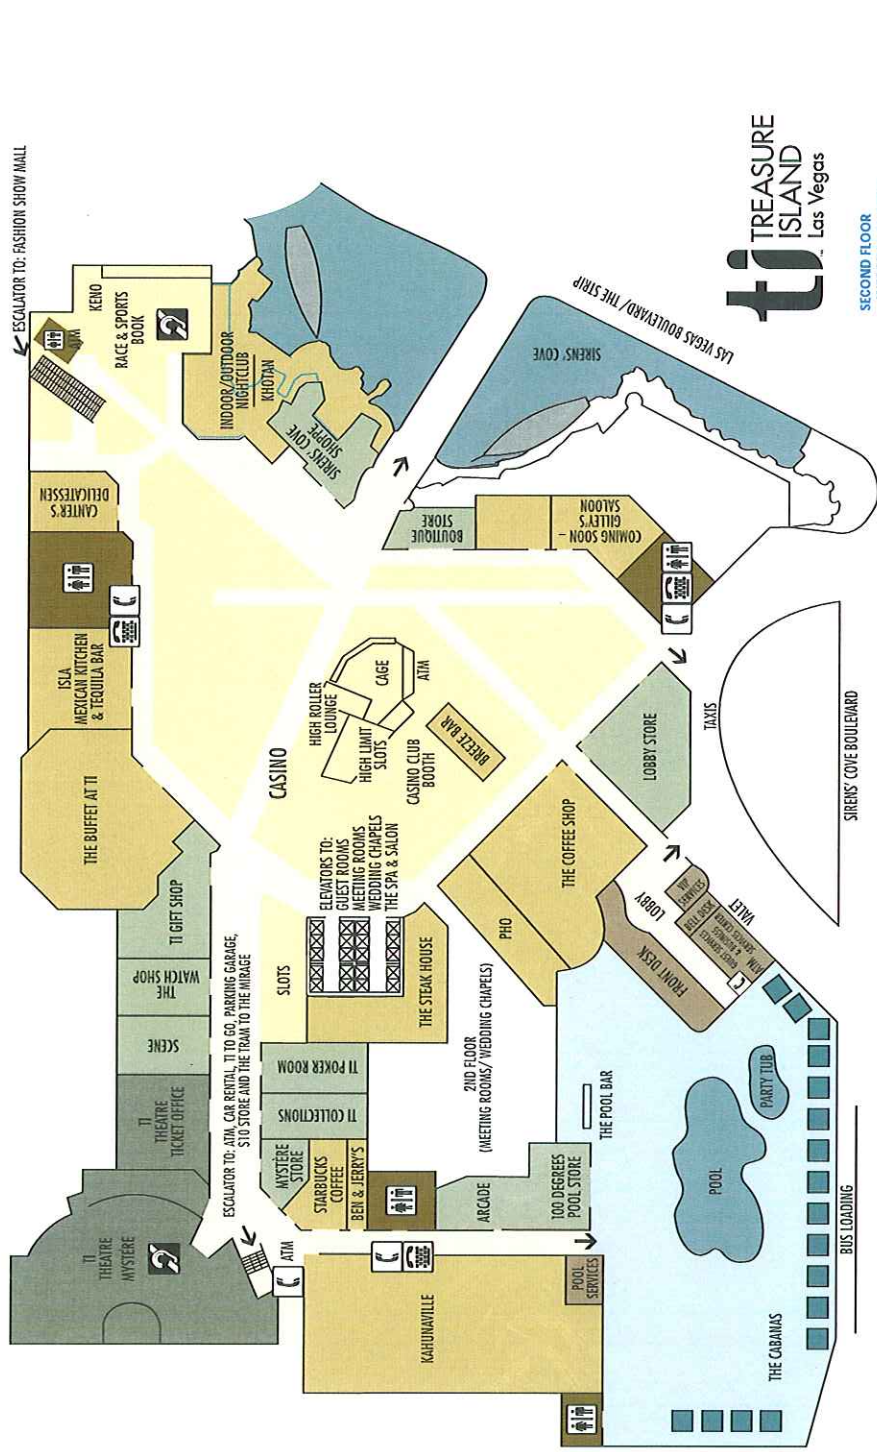

TI CASINO LEVEL

- SECOND FLOOR**
- WEDDING CHAPELS
 - BALLROOM & MEETING FACILITIES

- THIRD FLOOR**
- OLEKSANDRA SPA & SALON (OPENS DEC 2009)

- VOLUME CONTROL HANDSETS LOCATED AT ALL TELEPHONE BANKS
- ALL RESTROOMS AND TELEPHONE BANKS ARE WHEELCHAIR ACCESSIBLE

CASINO LEVEL

- SIRENS' COVE
- RESTAURANTS, LOUNGES AND BARS
- CASINO, RACE AND SPORTS
- THE SHOWROOM/MYSTÈRE
- FRONT DESK (CHECK-IN)
- RESTROOMS
- SHOPS & BOUTIQUES

- RESTROOMS
- TELEPHONES
- ACCESS FOR HEARING IMPAIRED
- TODD PHONES